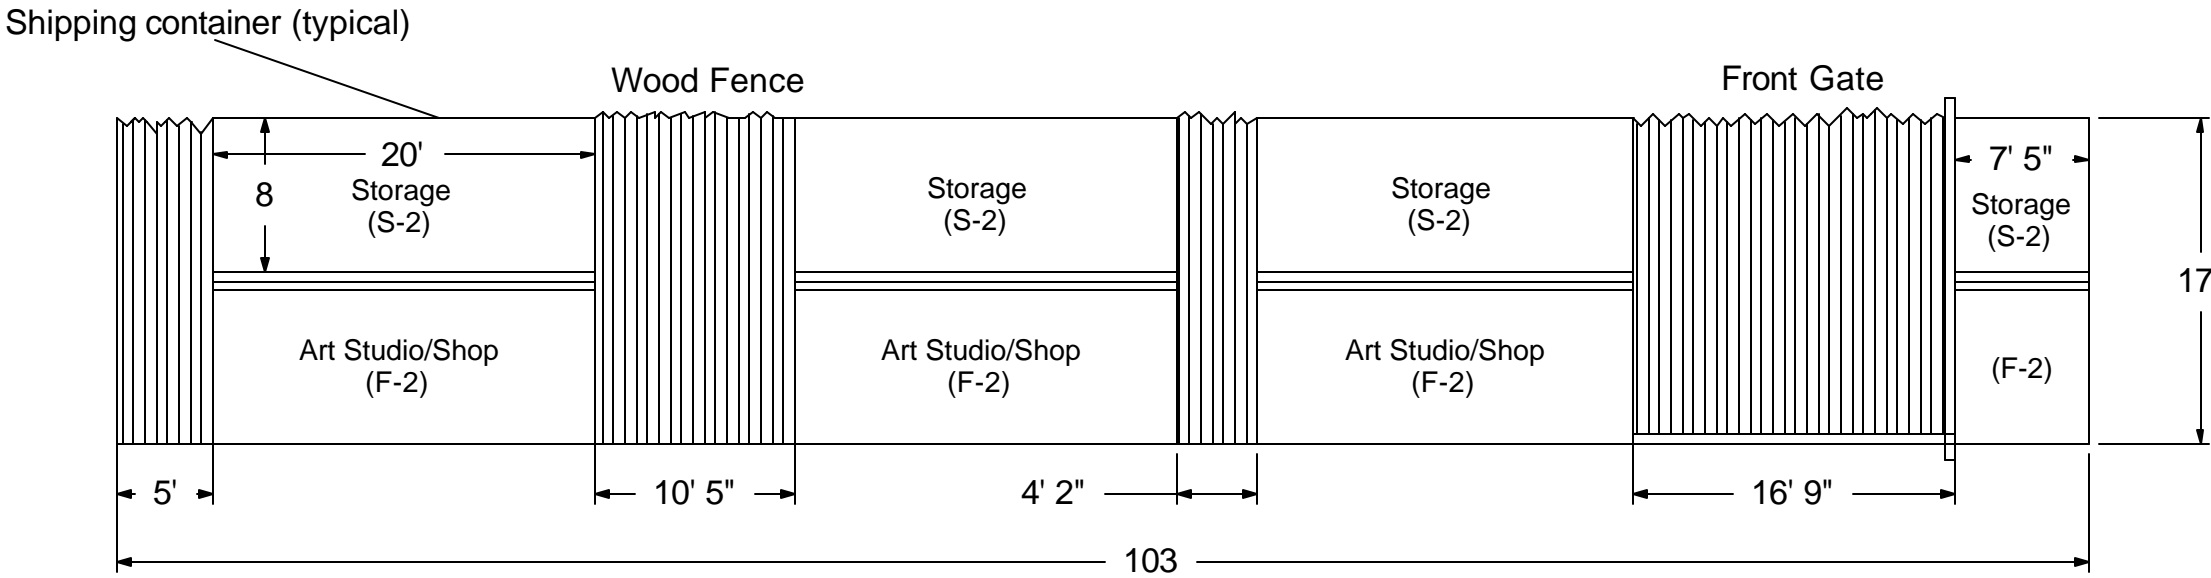

**North Elevation**  
(Murray Street side)

① **North Elevation**  
1" = 10' 0"

② **Plan view projection of North Elevation**  
1" = 10' 0"

**The Shipyard**  
*Artist Studios and Live/Work*  
1010 Murray Street  
Berkeley, CA 94710