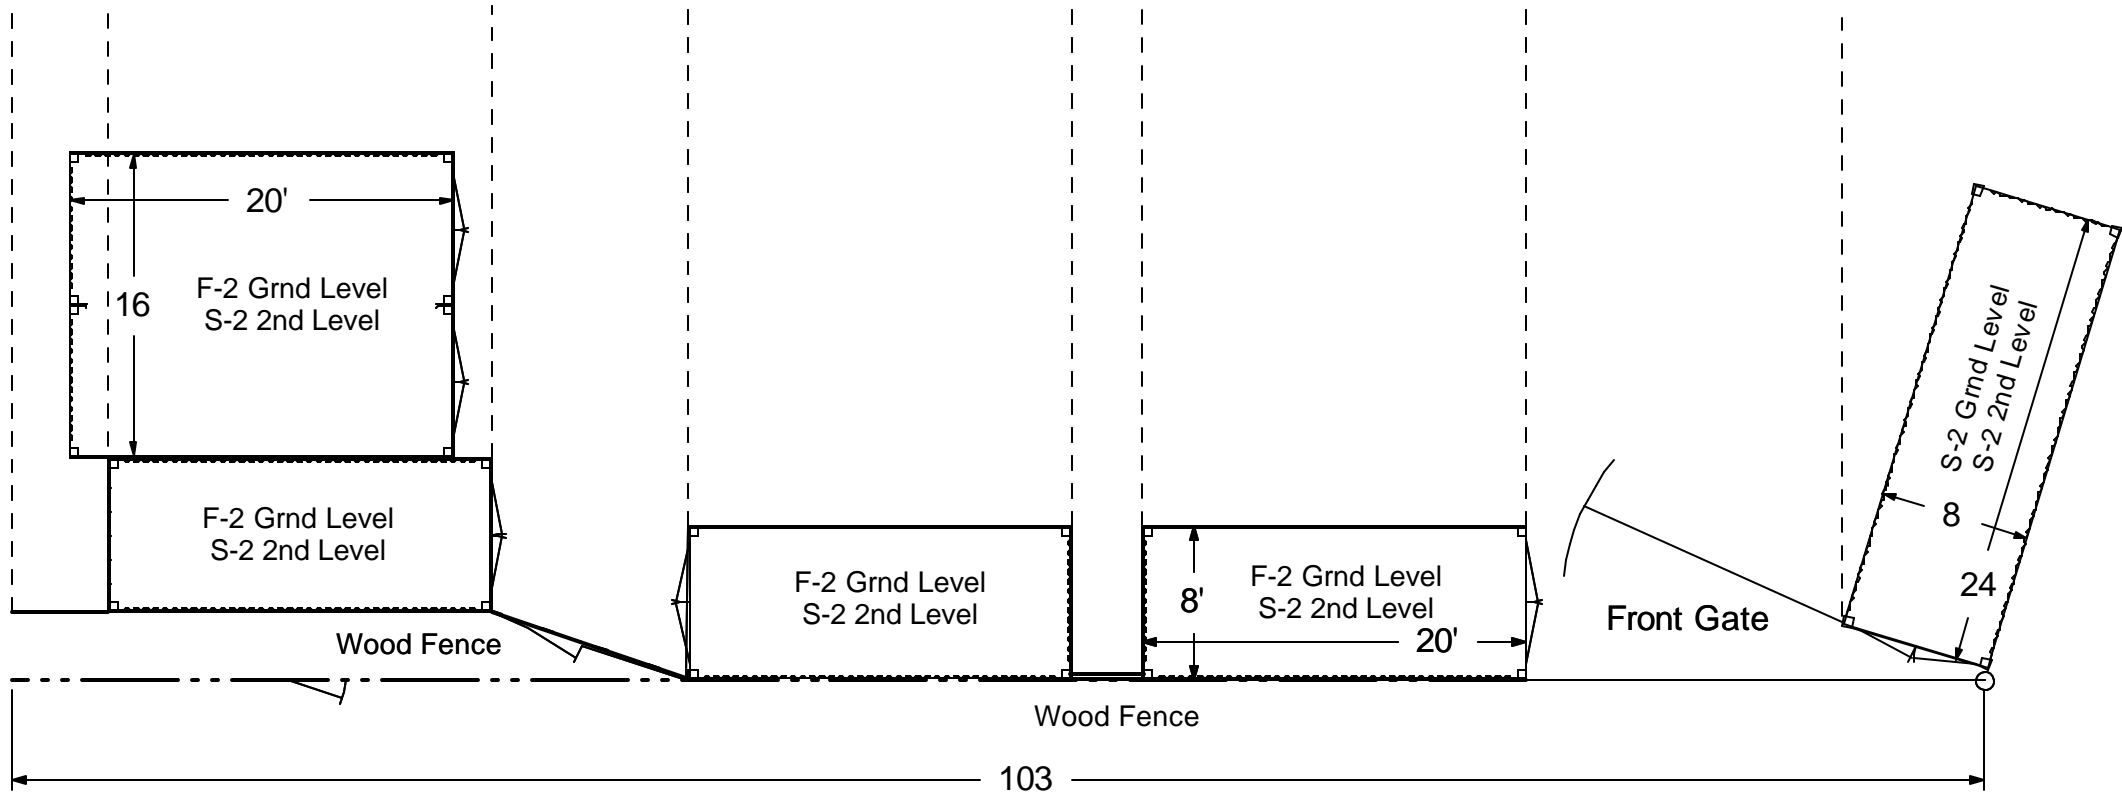

**North Elevation**  
(Murray Street side)

① **North Elevation**  
1" = 10' 0"

② **Plan view projection of North Elevation**  
1" = 10' 0"

**The Shipyard**  
*Artist Studios and Live/Work*  
1010 Murray Street  
Berkeley, CA 94710

**Plan# A 3.00**  
Submitted by:  
James Mason  
Thomas Dolan

Original version: 4/2/02  
Version #2: 8/15/02  
Version #3: 5/28/03  
Version #4: 7/07/03